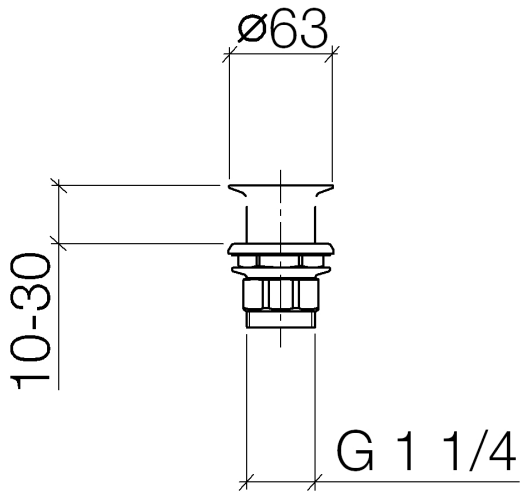

10 110 970

Fits: IMO, LULU, MADISON, MEM, TARA,  
CL.1, LISSÉ, VAIA, META, CYO

|   |                               |               |
|---|-------------------------------|---------------|
|    | Light Gold                    | 10 110 970-26 |
|    | Chrome                        | 10 110 970-00 |
|    | Brushed Platinum              | 10 110 970-06 |
|    | Platinum                      | 10 110 970-08 |
|    | Durabress (23kt Gold)         | 10 110 970-09 |
|    | Dark Chrome                   | 10 110 970-19 |
|    | Brushed Light Gold            | 10 110 970-27 |
|    | Brushed Durabress (23kt Gold) | 10 110 970-28 |
|    | Matte Black                   | 10 110 970-33 |
|   | Brushed Bronze                | 10 110 970-42 |
|  | Brushed Champagne (22kt Gold) | 10 110 970-46 |
|  | Champagne (22kt Gold)         | 10 110 970-47 |
|  | Brushed Chrome                | 10 110 970-93 |
|  | Brushed Dark Platinum         | 10 110 970-99 |

## Grated waste 1 1/4" - Light Gold

---

IMO

10 110 970

Only suitable for sinks without an overflow.

10 110 970

10 110 970

Parts for other finishes can be found here: [Chrome](#)

Spare parts list

| No. | Item Number     | Name | Quantity used | Delivery time |
|-----|-----------------|------|---------------|---------------|
| 1   | 09 11 01 025-26 | cup  | 1             | 60            |
| 2   | 09 14 05 039 90 | seal | 1             | 2             |
| 3   | 09 14 03 025 90 | seal | 1             | 2             |
| 4   | 09 23 10 017 90 | nut  | 1             | 2             |
| 5   | 09 23 10 020-26 | nut  | 1             | 60            |