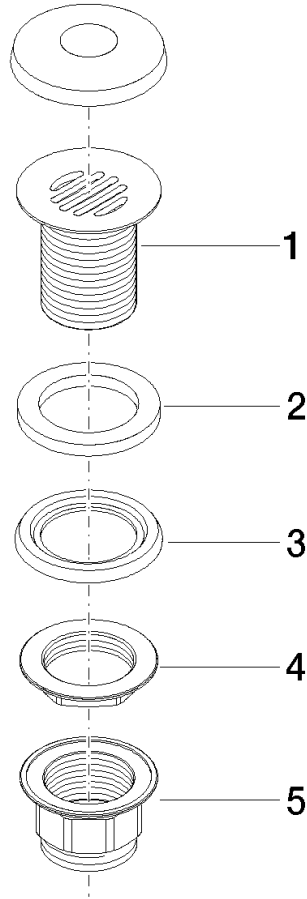

10 110 970

Fits: IMO, LULU, MADISON, MEM, TARA,  
CL.1, LISSÉ, VAIA, META, CYO

|   |                               |               |
|---|-------------------------------|---------------|
|    | Light Gold                    | 10 110 970-26 |
|    | Chrome                        | 10 110 970-00 |
|    | Brushed Platinum              | 10 110 970-06 |
|    | Platinum                      | 10 110 970-08 |
|    | Durabress (23kt Gold)         | 10 110 970-09 |
|    | Dark Chrome                   | 10 110 970-19 |
|    | Brushed Light Gold            | 10 110 970-27 |
|    | Brushed Durabress (23kt Gold) | 10 110 970-28 |
|    | Matte Black                   | 10 110 970-33 |
|   | Brushed Bronze                | 10 110 970-42 |
|  | Brushed Champagne (22kt Gold) | 10 110 970-46 |
|  | Champagne (22kt Gold)         | 10 110 970-47 |
|  | Brushed Chrome                | 10 110 970-93 |
|  | Brushed Dark Platinum         | 10 110 970-99 |

## Grated waste 1 1/4" - Light Gold

---

IMO

10 110 970

Only suitable for sinks without an overflow.

10 110 970

10 110 970

Parts for other finishes can be found here: [Chrome](#)

Spare parts list

| No. | Item Number     | Name | Quantity used | Delivery time |
|-----|-----------------|------|---------------|---------------|
| 1   | 09 11 01 025-26 | cup  | 1             | 60            |
| 2   | 09 14 05 039 90 | seal | 1             | 2             |
| 3   | 09 14 03 025 90 | seal | 1             | 2             |
| 4   | 09 23 10 017 90 | nut  | 1             | 2             |
| 5   | 09 23 10 020-26 | nut  | 1             | 60            |